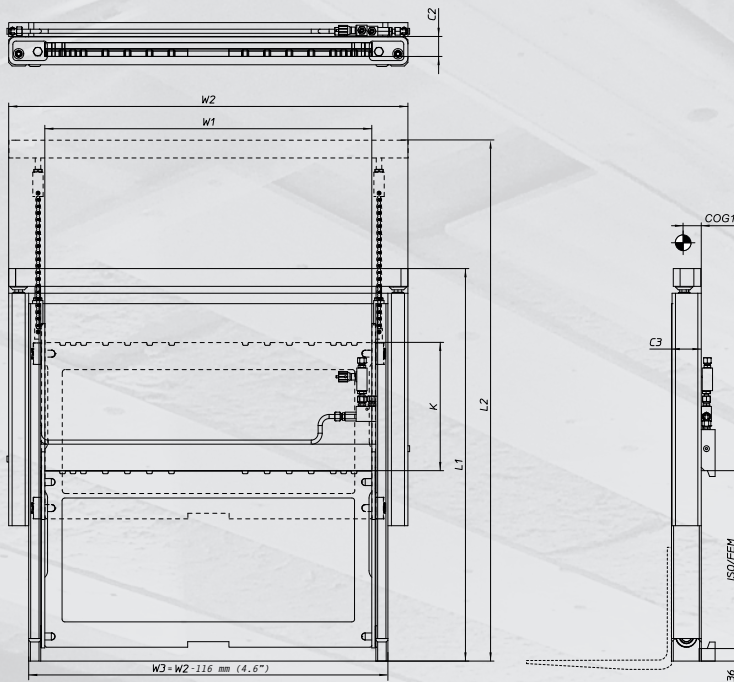

Specifications

MHEH

Model	Capacity on 600 mm (kg)	Stroke (mm)	Overall width W2 (mm)	Width over forks W1 (mm)	Retracted length L1 (mm)	Extended length L2 (mm)	Lost load C2 (mm)	Width C3 (mm)	CoGh (mm)	CoGv1 (mm)	CoGv2 (mm)	Weight (kg)
MHEH 20 0300 550	2000	300	750	550	820	1120	50	85	30	415	540	118
MHEH 20 0500 550		500			1020	1520			31	495	680	136
MHEH 20 0700 550		700			1220	1920			32	585	830	154
MHEH 20 1000 550		1000			1520	2520			33	720	1045	180
MHEH 20 0300 800	2000	300	1000	800	820	1120	50	85	28	415	550	138
MHEH 20 0500 800		500			1020	1520			29	495	695	156
MHEH 20 0700 800		700			1220	1920			30	580	850	174
MHEH 20 1000 800		1000			1520	2520			32	710	1065	200
MHEH 30 0300 550	3000	300	750	550	930	1230	57	85	27	470	608	147
MHEH 30 0500 550		500			1130	1630			29	545	760	164
MHEH 30 0700 550		700			1370	2030			30	630	930	182
MHEH 30 1000 550		1000			1630	2630			31	745	1155	210
MHEH 30 0300 800	3000	300	1000	800	930	1230	57	85	25	465	615	177
MHEH 30 0500 800		500			1130	1630			28	540	775	194
MHEH 30 0700 800		700			1370	2030			29	620	926	212
MHEH 30 1000 800		1000			1630	2630			30	745	1150	240
MHEH 30 0300 1000	3000	300	1200	1000	930	1230	57	85	23	450	610	210
MHEH 30 0500 1000		500			1130	1630			25	530	770	230
MHEH 30 0700 1000		700			1370	2030			27	600	930	250
MHEH 30 1000 1000		1000			1630	2630			28	715	1163	280